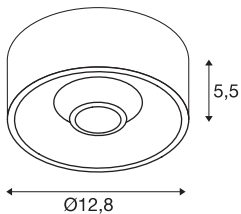

### TECHNICAL DATA

Item no.:	117381
Lamps included	0
Number of different light outlets	1
Primary nominal voltage	220-240V ~50/60Hz mA/V
Secondary power / secondary voltage	700 mA/V
Height	5.5 cm
Diameter	12.8 cm
Net weight	0.607 kg
Gross weight	0.828 kg
IP Code	IP 20
Safety class	I
Assembly	Surface
Assembly details	Ceiling
Dimming technology	trailing edge
Wattage	16 W
Lumen	1200 lm
Colour temperature	3000 Kelvin
Beam angle	40 °
Color	white
CRI	>80
Binning	6
LXXBXX data	70/50