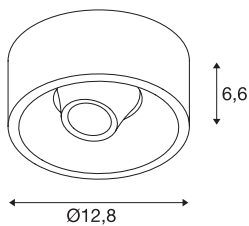

TECHNICAL DATA

Item no.:	117361
Lamps included	0
Number of different light outlets	1
Primary nominal voltage	220-240V ~50/60Hz mA/V
Secondary power / secondary voltage	350 mA/V
Vertical tilting range	25 °
Horizontal rotation range	350 °
Height	6.6 cm
Diameter	12.8 cm
Net weight	0.843 kg
Gross weight	1.087 kg
IP Code	IP 20
Safety class	I
Assembly	Surface
Assembly details	Ceiling
Dimming technology	trailing edge
Wattage	7.8 W
Lumen	700 lm
Colour temperature	3000 Kelvin
Beam angle	40 °
Color	white
CRI	>80