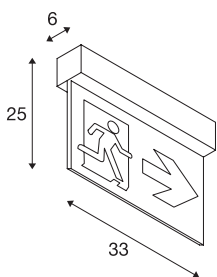

PARRI emergency exit sign

big, ceiling/wall, white

The PARRI3 emergency lighting system is suitable for use as a wall and ceiling light. The safety lights are fitted with a built-in Ni-MH battery with an automatic self-test. The detection range is 24 m. The emergency operating time of the luminaires is three hours. The luminaires can be operated permanently switched on / stand-by operation. The luminaire is connected directly to the 230V mains supply. Other variants of the PARRI series are available. The luminaire is supplied with three signs with different arrow directions (right / left / down). As an option, other signs are available.

TECHNICAL DATA

Item no.:	1000295
Number of different light outlets	1
Primary nominal voltage	220-240V ~50/60Hz mA/V
Width	33.0 cm
Height	25.0 cm
Depth	6.0 cm
Net weight	1.458 kg
Gross weight	1.646 kg
IP Code	IP 20
Safety class	II
Assembly	Surface
Assembly details	Wall
Wattage	4 W
Lumen	32 lm
Colour temperature	4000 Kelvin
Color	white
CRI	>70
LXXBXX data	70/50
Service life	25000 h