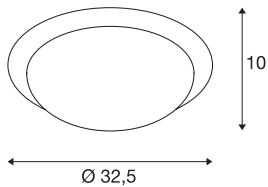

MOLDI 32 ceiling light

LED, 3000K, round, brushed aluminium, Ø 32.5 cm, 22W

The MOLDI 32 aluminium wall and ceiling surface mounted light impresses with its powerful premium LED along with its simple design. The luminaire is available in two sizes and is suitable for connection directly to the 230V mains supply.

TECHNICAL DATA

Item no.:	134323
Lamps included	0
Primary nominal voltage	100-240V ~50/60Hz mA/V
Secondary power / secondary voltage	450 mA/V
Height	10.0 cm
Diameter	32.5 cm
Net weight	0.662 kg
Gross weight	1.402 kg
IP Code	IP 20
Safety class	I
Assembly	Surface
Assembly details	Ceiling, Wall
Wattage	22 W
Lumen	1150 lm
Colour temperature	3000 Kelvin
Color	aluminium
CRI	>80
Binning	6
LXXBXX data	70/50
Service life	25000 h