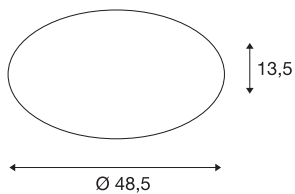

LIPSY 50 wall and ceiling light

LED, 3000K, round, white

With their timeless and discreet design, the LIPSY series of wall and ceiling lights are a popular lighting solution for the most diverse applications. The steel and acrylic glass luminaires come in a variety of housing sizes. The 120° wide-beam characteristic of the high output LED module provides even illumination. The installed 700mA driver allows it to be directly connected to the 230V mains supply.

TECHNICAL DATA

Item no.:	133753
Lamps included	0
Primary nominal voltage	220-240V ~50/60Hz mA/V
Secondary power / secondary voltage	700 mA/V
Height	13.5 cm
Diameter	48.5 cm
Net weight	1.485 kg
Gross weight	2.113 kg
IP Code	IP 20
Safety class	I
Assembly	Surface
Assembly details	Ceiling, Wall
Wattage	31 W
Lumen	2500 lm
Colour temperature	3000 Kelvin
Beam angle	120 °
Color	white
CRI	>80
Binning	6
LXXBXX data	70/50
Service life	20000 h