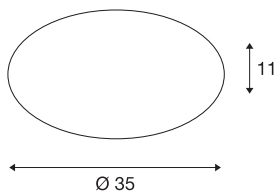

LIPSY 40 wall and ceiling light

40 LED, 3000K, round, white

With their timeless and discreet design, the LIPSY series of wall and ceiling lights are a popular lighting solution for the most diverse applications. The steel and acrylic glass luminaires come in a variety of housing sizes. The 120° wide-beam characteristic of the high output LED module provides even illumination. The installed 700mA driver allows it to be directly connected to the 230V mains supply.

TECHNICAL DATA

Item no.:	133743
Lamps included	0
Primary nominal voltage	220-240V ~50/60Hz mA/V
Secondary power / secondary voltage	700 mA/V
Height	11.0 cm
Diameter	35.0 cm
Net weight	0.82 kg
Gross weight	1.19 kg
IP Code	IP 20
Safety class	I
Assembly	Surface
Assembly details	Ceiling, Wall
Wattage	24 W
Lumen	1500 lm
Colour temperature	3000 Kelvin
Beam angle	120 °
Color	white
CRI	>80
Binning	6
LXXBXX data	70/50
Service life	20000 h