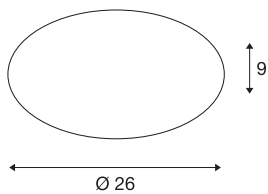

LIPSY 30 wall and ceiling light

30 LED, 3000K, round, white

With their timeless and discreet design, the LIPSY series of wall and ceiling lights are a popular lighting solution for the most diverse applications. The steel and acrylic glass luminaires come in a variety of housing sizes. The 120° wide-beam characteristic of the high output LED module provides even illumination. The installed 700mA driver allows it to be directly connected to the 230V mains supply.

TECHNICAL DATA

Item no.:	133733
Lamps included	0
Primary nominal voltage	220-240V ~50/60Hz mA/V
Secondary power / secondary voltage	700 mA/V
Height	9.0 cm
Diameter	26.0 cm
Net weight	0.39 kg
Gross weight	0.605 kg
IP Code	IP 20
Safety class	I
Assembly	Surface
Assembly details	Ceiling, Wall
Wattage	13 W
Lumen	1050 lm
Colour temperature	3000 Kelvin
Beam angle	120 °
Color	white
CRI	>80
Binning	6
LXXBXX data	70/50
Service life	20000 h