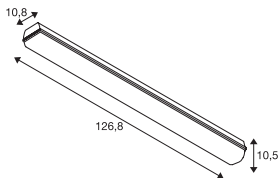

RIBO

grey, 120°, 4000K

The functional RIBO wall and ceiling light is outfitted with a diffuser, which is secured with clips and provides a pleasant distribution of light. This ceiling light, which has a built-in operating device, is equipped with LEDs and is ready for direct connection to a 230V mains supply.

TECHNICAL DATA

| | |
|-------------------------------------|----------|
| Item no.: | 1000311 |
| Secondary power / secondary voltage | 950 mA/V |
| Net weight | 1.891 kg |
| Gross weight | 2.128 kg |
| IP Code | IP 65 |
| Safety class | I |
| Lumen | 1920 lm |
| Beam angle | 120 ° |
| Binning | 6 |
| Service life | 50000 h |
| Minimum ambient temperature | -20 °C |
| Maximum ambient temperature | 45 °C |