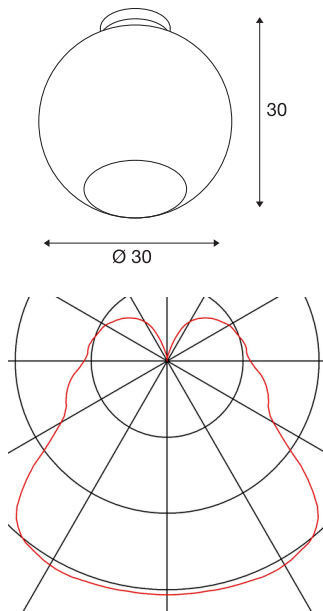

## BIG SUN ceiling light

A60, round, aluminium/white, max. 75W

The bigger version of the spherical high-voltage ceiling light BIG SUN consists of a high-quality glass shade containing a chrome-plated retaining bracket made from aluminium. The glass shade is mouth-blown, which makes SUN a steadily unique specimen. BIG SUN ceiling is supplied ready for direct connection to 230V mains supply.

## TECHNICAL DATA

Item no.:	134301
Socket	E27
Number of sockets	1
Lamps included	0
Primary nominal voltage	230V ~50Hz mA/V
Height	30.0 cm
Diameter	30.0 cm
Net weight	2.124 kg
Gross weight	2.724 kg
IP Code	IP 20
Safety class	I
Assembly	Surface
Assembly details	Ceiling
Wattage	75 W
Color	grey