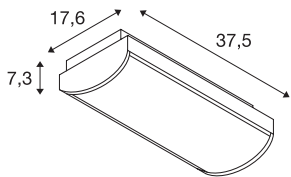

P-LIGHT

ceiling light, LED, 6000K, IP65, rectangular, white, 6,5W

P-LIGHT suitable for use as emergency lighting for surface-mounted wall and ceiling lights. The safety lights are fitted with two built-in Ni-MH batteries with an automatic self-test and detection range of 30m. The emergency operating time of the luminaires is three hours. The luminaires can be operated permanently switched on / stand-by operation. The electrical connection is directly to the 230V supply. Other variants of the P-LIGHT series are available.

TECHNICAL DATA

Item no.:	240004
Lamps included	0
Number of different light outlets	1
Primary nominal voltage	220-240V ~50Hz mA/V
Width	37.5 cm
Height	17.6 cm
Depth	7.3 cm
Net weight	1.293 kg
Gross weight	1.438 kg
IP Code	IP 65
Safety class	II
Assembly	Surface
Assembly details	Ceiling, Wall
Wattage	6.5 W
Lumen	100 lm
Colour temperature	6000 Kelvin
Beam angle	110 °
Color	white
CRI	>70
LXXBXX data	70/50
Service life	25000 h
BIG WHITE Page	375