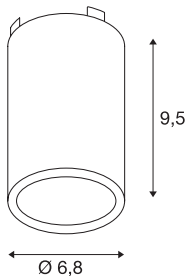

BARRO ceiling light

QPAR51, IP21, round, silver-grey, max. 50W

The BARRO ceiling-mounted luminaire is made from aluminium and equipped with a GU10 socket. BARRO is available in chrome and silver-grey colour version and contains a grid, creating a special effect besides the dissipation of heat. The luminaire is ready for direct connection to 230V mains supply.

TECHNICAL DATA

Item no.:	116202
Socket	GU10
Lamp	QPAR51
Number of sockets	1
Lamps included	0
Primary nominal voltage	230V ~50Hz mA/V
Height	9.5 cm
Diameter	6.8 cm
Net weight	0.297 kg
Gross weight	0.338 kg
IP Code	IP 20
Safety class	I
Assembly	Surface
Assembly details	Ceiling
Wattage	50 W
Color	grey