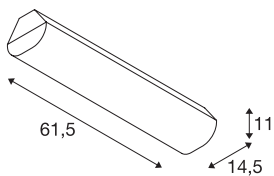

CEILING LIGHT 62

outdoor wall and ceiling light, LED, 4000K, IP66, grey,
L/W/H 61.5/14.5/11 cm, 3200lm, 25W

The functional wall and ceiling light has a diffuser which creates a pleasant light distribution. The luminaire was designed with powerful LEDs and is available in several lengths. The IP luminaire is fitted with a neutral white LED. Thanks to the built-in ballast, the luminaire is ready for direct connection to the 230V mains supply.

TECHNICAL DATA

Item no.:	234154
Lamps included	0
Number of different light outlets	1
Primary nominal voltage	220-240V ~50/60Hz mA/V
Length	61.5 cm
Width	14.5 cm
Height	11.0 cm
Net weight	1.526 kg
Gross weight	1.727 kg
IP Code	IP 66
Safety class	I
Impact resistance class	IK10
Impact resistance	30 Joule
Assembly	Surface
Assembly details	Ceiling, Wall
Wattage	25 W
Lumen	3130 lm
Colour temperature	4000 Kelvin
Beam angle	120 °
Color	grey
CRI	>80
Binning	6