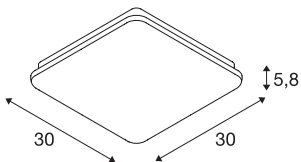

SIMA

wall and ceiling light, LED, 3000K, square, dimmable

With its timeless, understated design, the SIMA LED wall and ceiling light is a popular solution for the most varied applications. The luminaire has an acrylic glass cover and also comes in a round variant. In addition, the water-proof luminaire is fitted with a spacer for cable surface mounting. The 120° wide beam characteristic of the powerful LED module gives homogeneous illumination. The built-in dimmable LED driver allows direct connection to a 230V mains supply.

TECHNICAL DATA

Item no.:	163030
Lamps included	0
Primary nominal voltage	220-240V ~50/60Hz mA/V
Secondary power / secondary voltage	350 mA/V
Length	30.0 cm
Width	30.0 cm
Height	5.8 cm
Net weight	1.359 kg
Gross weight	1.545 kg
IP Code	IP 44
Safety class	II
Assembly	Surface
Assembly details	Ceiling, Wall
Dimming technology	Leading edge
Number of through-wires	12
Wattage	25 W
Lumen	2300 lm
Colour temperature	3000 Kelvin
Beam angle	120 °
Color	white
CRI	>80
Binning	6