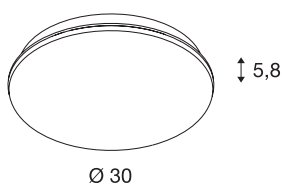

SIMA

wall and ceiling light, LED, 3000K, round, with RF sensor

With its timeless, understated design, the SIMA LED wall and ceiling light with an integrated motion sensor is a popular solution for the most varied applications. The luminaire has an acrylic glass cover and also comes in a square variant. In addition, the water-proof luminaire is fitted with a spacer for cable surface mounting. The 120° wide beam characteristic of the powerful LED module gives homogeneous illumination. The in-built LED driver allows direct connection to a 230V mains supply.

TECHNICAL DATA

Item no.:	163021
Lamps included	0
Primary nominal voltage	220-240V ~50/60Hz mA/V
Secondary power / secondary voltage	350 mA/V
Height	5.8 cm
Diameter	30.0 cm
Net weight	1.218 kg
Gross weight	1.385 kg
IP Code	IP 44
Safety class	II
Assembly	Surface
Assembly details	Ceiling, Wall
Number of through-wires	10
Wattage	27 W
Lumen	2300 lm
Colour temperature	3000 Kelvin
Beam angle	120 °
Color	white
CRI	>80
Binning	6
LXXBXX data	70/50
Service life	30000 h