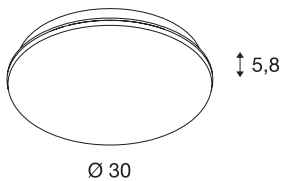

SIMA

wall and ceiling light, LED, 3000K, round, dimmable

With its timeless, understated design, the SIMA LED wall and ceiling light is a popular solution for the most varied applications. The luminaire has an acrylic glass cover and also comes in a square variant. In addition, the water-proof luminaire is fitted with a spacer for cable surface mounting. The 120° wide beam characteristic of the powerful LED module gives homogeneous illumination. The built-in dimmable LED driver allows direct connection to a 230V mains supply.

TECHNICAL DATA

Item no.:	163020
Lamps included	0
Primary nominal voltage	220-240V ~50/60Hz mA/V
Secondary power / secondary voltage	350 mA/V
Height	5.8 cm
Diameter	30.0 cm
Net weight	1.171 kg
Gross weight	1.353 kg
IP Code	IP 44
Safety class	II
Assembly	Surface
Assembly details	Ceiling, Wall
Dimming technology	Leading edge
Number of through-wires	12
Wattage	25 W
Lumen	2300 lm
Colour temperature	3000 Kelvin
Beam angle	120 °
Color	white
CRI	>80
Binning	6
LXXBXX data	70/50