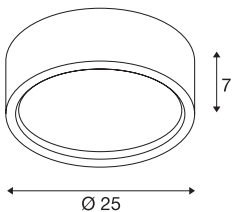

PLASTRA

ceiling light, LED, white, plaster, 3000K

The PLASTRA plaster light is a highly individual ceiling light with a pure, clear design. The luminaire is already equipped with a dimmable LED lamp and is therefore ready for immediate connection to the 230V mains power supply. The sandpaper included as part of the delivery is used to clean the surfaces. After priming, the luminaire can be individually designed by painting it with wall paint or affixing stickers.

TECHNICAL DATA

Item no.:	148005
Lamps included	0
Primary nominal voltage	220-240V ~50/60Hz mA/V
Secondary power / secondary voltage	350 mA/V
Height	7.0 cm
Diameter	25.0 cm
Net weight	1.937 kg
Gross weight	2.503 kg
IP Code	IP 20
Safety class	I
Assembly	Surface
Assembly details	Ceiling
Dimming technology	Leading edge
Wattage	15 W
Lumen	990 lm
Colour temperature	3000 Kelvin
Beam angle	110 °
Color	white
CRI	>80
Binning	4
LXXBXX data	70/50
Service life	30000 h