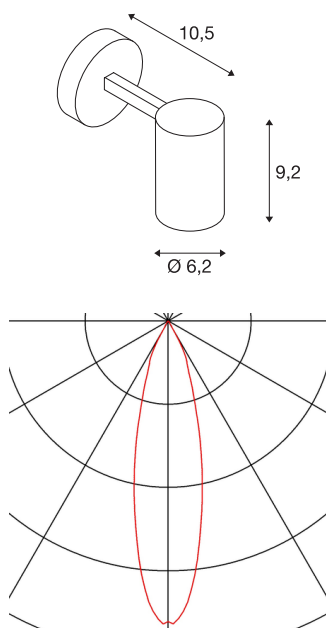

## DEBASTO wall and ceiling light

single-headed, LED, 3000K, white, 7W

DEBASTO Series dimmable luminaires are available in white, black, and silver grey. It has a choice of one, two or three spots in a cylindrical shape which can be individually adjusted via a hinge. The swivel and tilting range allows you to optimally light up the room. The integrated premium LEDs provide high energy efficiency. The luminaires can be directly connected to the 230V mains supply.

## TECHNICAL DATA

Item no.:	148501
Lamps included	0
Primary nominal voltage	230V ~50Hz mA/V
Vertical tilting range	90 °
Horizontal rotation range	350 °
Height	13.5 cm
Diameter	6.2 cm
Net weight	0.421 kg
Gross weight	0.486 kg
IP Code	IP 20
Safety class	I
Assembly	Surface
Assembly details	Ceiling, Wall
Dimming technology	trailing edge
Wattage	8 W
Lumen	360 lm
Colour temperature	3000 Kelvin
Beam angle	30 °
Color	white
CRI	>80
LXXBXX data	70/50
Service life	30000 h