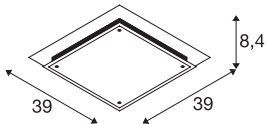

GLASSA

ceiling light, A60, square, frosted glass, max. 60W

The high-quality wall and ceiling light GLASSA is made from glass, which is reinforced with additional steel elements. Designed for the use of incandescent and energy-saving lamps with E27 socket, GLASSA is ready for direct connection to 230V mains supply.

TECHNICAL DATA

| | |
|-------------------------|------------------------|
| Item no.: | 155180 |
| Socket | E27 |
| Number of sockets | 2 |
| Lamps included | 0 |
| Primary nominal voltage | 220-240V ~50/60Hz mA/V |
| Length | 39.0 cm |
| Width | 39.0 cm |
| Height | 8.4 cm |
| Net weight | 3.88 kg |
| Gross weight | 4.752 kg |
| IP Code | IP 20 |
| Safety class | I |
| Assembly | Surface |
| Assembly details | Ceiling, Wall |
| Wattage | 60 W |
| Color | transparent |
| BIG WHITE Page | 361 |