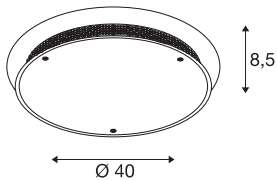

GLASSA

ceiling light, TC-(D,H,T,Q)SE, round, frosted glass, max. 120W

The high-quality wall and ceiling light GLASSA is made from glass, which is reinforced with additional steel elements. Designed for the use of incandescent and energy-saving lamps with E27 socket, GLASSA is ready for direct connection to 230V mains supply.

TECHNICAL DATA

Item no.:	155185
Socket	E27
Number of sockets	2
Lamps included	0
Primary nominal voltage	220-240V ~50/60Hz mA/V
Height	8.5 cm
Diameter	40.0 cm
Net weight	3.214 kg
Gross weight	4.053 kg
IP Code	IP 20
Safety class	I
Assembly	Surface
Assembly details	Ceiling, Wall
Wattage	60 W
Color	transparent