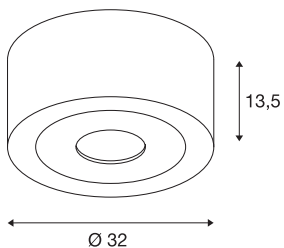

TECHNICAL DATA

Item no.:	146942
Socket	E27
Number of sockets	2
Lamps included	0
Primary nominal voltage	230V ~50Hz mA/V
Height	13.5 cm
Diameter	32.0 cm
Net weight	2.616 kg
Gross weight	3.463 kg
IP Code	IP 20
Safety class	I
Assembly	Surface
Assembly details	Ceiling
Wattage	60 W
Color	white
BIG WHITE Page	308