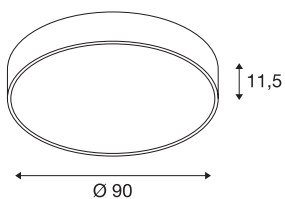

MEDO PRO 90 ceiling light

T16, round, silver-grey, Ø 90 cm, can be converted to a pendant, 174W

MEDO PRO 90 is the professional ceiling light that can easily be reworked to get used as a pendant luminaire using the optional suspension kits. With every 6 sockets for T5 fluorescent tubes, an optimal lighting effect is achieved. Thanks to the already incorporated ballasts, MEDO PRO 90, available in either white or silver-grey colour finish, is ready for direct connection to 230V mains supply. As an alternative, there is a square version available too.

TECHNICAL DATA

Item no.:	133864
Socket	G5
Lamp	T16
Socket 2	G5
Lamp 2	T16
Number of sockets	2
Number of sockets 2	4
Lamps included	0
Primary nominal voltage	220-240V ~50/60Hz mA/V
Height	11.5 cm
Diameter	90.0 cm
Net weight	8.424 kg
Gross weight	11.203 kg
IP Code	IP 20
Safety class	I
Assembly	Surface
Assembly details	Ceiling
Wattage	183 W
Color	grey