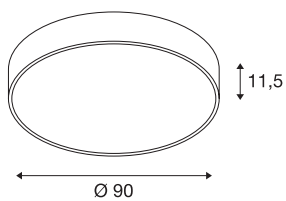

MEDO PRO 90 ceiling light

T16, round, white, Ø 90 cm, can be converted to a pendant, 174W

MEDO PRO 90 is the professional ceiling light that can easily be reworked to get used as a pendant luminaire using the optional suspension kits. With every 6 sockets for T5 fluorescent tubes, an optimal lighting effect is achieved. Thanks to the already incorporated ballasts, MEDO PRO 90, available in either white or silver-grey colour finish, is ready for direct connection to 230V mains supply. As an alternative, there is a square version available too.

TECHNICAL DATA

Item no.:	133861
Socket	G5
Lamp	T16
Socket 2	G5
Lamp 2	T16
Number of sockets	2
Number of sockets 2	4
Lamps included	0
Primary nominal voltage	220-240V ~50/60Hz mA/V
Height	11.5 cm
Diameter	90.0 cm
Net weight	8.464 kg
Gross weight	11.566 kg
IP Code	IP 20
Safety class	I
Assembly	Surface
Assembly details	Ceiling
Wattage	183 W
Color	white