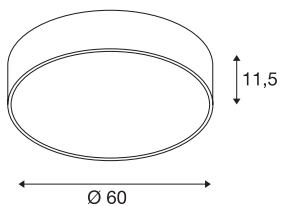

MEDO 60 ceiling light

TC-LEL, round, white, frosted acrylic glass, energy saving lamp, Ø 60 cm, can be converted to a pendant, max. 96W

MEDO PRO 60 is the professional ceiling light that can easily be reworked to get used as a pendant luminaire using the optional suspension kits. With two sockets for TC-L EnergySaver and T5 fluorescent tubes, the perfect illumination intensity is achieved. Thanks to the already incorporated ballasts, MEDO PRO 60, available in either white or silver-grey colour finish, is ready for direct connection to 230V mains supply. As an alternative, there is a square version available too.

TECHNICAL DATA

Item no.:	133801
Socket	2G11
Lamp	TC-LEL
Socket 2	G5
Lamp 2	T16
Number of sockets	2
Number of sockets 2	2
Lamps included	0
Primary nominal voltage	230V ~50Hz mA/V
Height	11.5 cm
Diameter	60.0 cm
Net weight	4.393 kg
Gross weight	5.418 kg
IP Code	IP 20
Safety class	I
Assembly	Surface
Assembly details	Ceiling
Wattage	105 W
Color	white