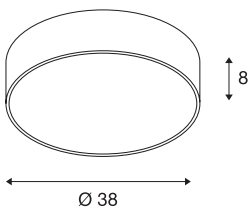

MEDO 40 ceiling light

T16-R, round, silver-grey, frosted acrylic glass, Ø 38 cm, can be converted to a pendant, 41W

MEDO PRO 40 is the professional ceiling light that can easily be reworked to get used as a pendant luminaire using the optional suspension kits. With one socket for T5 ring tubes, the perfect illumination intensity is achieved. Thanks to the already incorporated ballasts, MEDO PRO 40, available in either white or silver-grey colour finish, is ready for direct connection to 230V mains supply.

TECHNICAL DATA

Item no.:	133794
Socket	2GX13
Lamp	T16-R
Number of sockets	1
Lamps included	0
Primary nominal voltage	220-240V ~50/60Hz mA/V
Height	8.0 cm
Diameter	38.0 cm
Net weight	1.049 kg
Gross weight	1.603 kg
IP Code	IP 20
Safety class	I
Assembly	Surface
Assembly details	Ceiling
Wattage	42 W
Color	grey