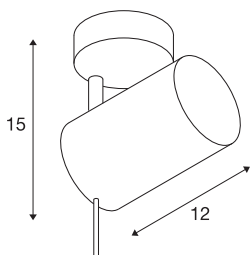

ASTO TUBE 1 wall and ceiling light

single-headed, PAR 20, round, brushed aluminium, max. 75 W

The ASTO TUBE 1 ceiling light is made from aluminium and is available in white or brushed aluminium finish. The opaque, cylindrical body of the fitting is adjustable and ensures glare-free light of the chosen GU10 or LED high-voltage light sources. ASTO TUBE 1 is ready for direct connection to 230V mains supply.

TECHNICAL DATA

Item no.:	147421
Socket	GU10
Lamp	QPAR51
Number of sockets	1
Lamps included	0
Primary nominal voltage	230V ~50Hz mA/V
Tilt range	90 °
Horizontal rotation range	350 °
Height	17.0 cm
Diameter	7.0 cm
Net weight	0.464 kg
Gross weight	0.516 kg
IP Code	IP 20
Safety class	I
Assembly	Surface
Assembly details	Ceiling, Wall
Wattage	75 W
Color	aluminium