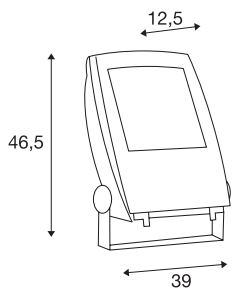

FLOOD LIGHT

outdoor façade light, LED, 3000K IP65, matt black, 90°, 82.3W

Powerful FLOOD LIGHT spot for illuminating areas and spaces. With a tiltable installation bracket and protection class IP65, the spot is suitable for outdoor installation on the wall, ceiling or on the floor. The electrical connection of the spot, which is available in warm white and neutral white, is made directly by the built-in driver and the connection lead with mains plug to the 230V mains supply. An earth spike is available as an option for simplified floor installation.

TECHNICAL DATA

Item no.:	231173
Lamps included	0
Primary nominal voltage	220-240V ~50Hz mA/V
Vertical tilting range	180 °
Length	39.0 cm
Width	12.5 cm
Height	46.5 cm
Net weight	6.772 kg
Gross weight	7.409 kg
IP Code	IP 65
Safety class	I
Assembly	Surface
Assembly details	Ceiling, Ground, Wall
Wattage	83 W
Lumen	6250 lm
Colour temperature	3000 Kelvin
Beam angle	90 °
Color	black
CRI	>70
Binning	6
LXXBXX data	70/50
Service life	30000 h