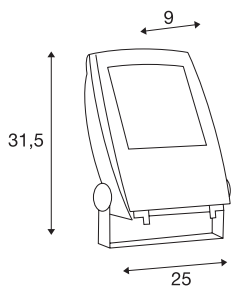

FLOOD LIGHT

outdoor façade light, LED, 5700K IP65, matt black, 100°, 36W

Powerful FLOOD LIGHT spot for illuminating areas and spaces. With a tiltable installation bracket and protection class IP65, the spot is suitable for outdoor installation on the wall, ceiling or on the floor. The electrical connection of the spot, which is available in warm white and neutral white, is made directly by the built-in driver and the connection lead with mains plug to the 230V mains supply. An earth spike is available as an option for simplified floor installation.

TECHNICAL DATA

| | |
|-------------------------|-----------------------|
| Item no.: | 231161 |
| Lamps included | 0 |
| Primary nominal voltage | 230V ~50Hz mA/V |
| Vertical tilting range | 180 ° |
| Length | 25.0 cm |
| Width | 9.0 cm |
| Height | 31.5 cm |
| Net weight | 2.886 kg |
| Gross weight | 3.185 kg |
| IP Code | IP 65 |
| Safety class | I |
| Impact resistance class | IK04 |
| Impact resistance | 0,5 Joule |
| Assembly | Surface |
| Assembly details | Ceiling, Ground, Wall |
| Wattage | 36 W |
| Lumen | 2400 lm |
| Colour temperature | 5700 Kelvin |
| Beam angle | 100 ° |
| Color | black |
| CRI | >70 |
| LXXBXX data | 70/50 |