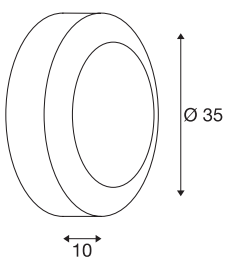

DRAGAN

outdoor wall and ceiling light, TC-(D,H,T,Q)SE, IP44, silver-grey, with sensor, max. 48W

Round and aluminium-made wall and ceiling light DRAGAN, which is rated IP44 and thereby suitable for outdoor use. The light contains an invisibly mounted motion sensor with microwave technology. The lighting duration, the intensity and the detection area can be specifically set by the user during the installation. The opalescent light shade covers both E27 lamp holders and is bordered by a lacquered housing. The electrical connection of the luminaire, which comes in various colours, is made directly to the 230V mains supply.

TECHNICAL DATA

Item no.:	232424
Socket	E27
Number of sockets	2
Lamps included	0
Primary nominal voltage	230V ~50Hz mA/V
Diameter	35.0 cm
Depth	10.5 cm
Net weight	2.618 kg
Gross weight	3.127 kg
IP Code	IP 44
Safety class	I
Assembly	Surface
Assembly details	Ceiling, Wall
Wattage	24 W
Color	grey