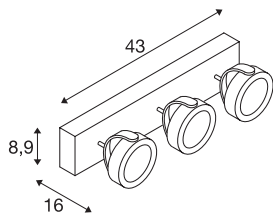

## KALU

wall and ceiling light, three-headed, LED, 3000K, black, 24°

As one would expect, the LED extension of the popular KALU series guarantees the utterly free adjustment of lamp heads. Fitted with dimmable, high output LEDs, the KALU series has just become even more efficient and versatile! Available in matt black or black and white, KALU wall and ceiling light is supplied ready for direct connection to 230V mains supply.

## TECHNICAL DATA

Item no.:	1000115
Lamps included	0
Primary nominal voltage	220-240V ~50/60Hz mA/V
Secondary power / secondary voltage	350700 mA/V
Vertical tilting range	120 °
Horizontal rotation range	340 °
Length	43.0 cm
Width	8.9 cm
Height	16.0 cm
Net weight	2.243 kg
Gross weight	2.741 kg
IP Code	IP 20
Safety class	I
Assembly	Surface
Assembly details	Ceiling, Wall
Dimming technology	trailing edge
Wattage	47 W
Lumen	3000 lm
Colour temperature	3000 Kelvin
Beam angle	24 °
Color	black
CRI	>80