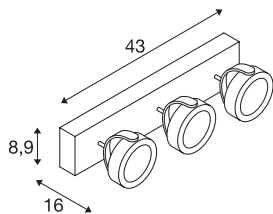

## KALU

wall and ceiling light, three-headed, LED, 3000K, white/black, 24°

As one would expect, the LED extension of the popular KALU series guarantees the utterly free adjustment of lamp heads. Fitted with dimmable, high output LEDs, the KALU series has just become even more efficient and versatile! Available in matt black or black and white, KALU wall and ceiling light is supplied ready for direct connection to 230V mains supply.

## TECHNICAL DATA

Item no.:	1000116
Lamps included	0
Primary nominal voltage	220-240V ~50/60Hz mA/V
Secondary power / secondary voltage	350700 mA/V
Vertical tilting range	120 °
Horizontal rotation range	340 °
Length	43.0 cm
Width	8.9 cm
Height	16.0 cm
Net weight	2.251 kg
Gross weight	2.746 kg
IP Code	IP 20
Safety class	I
Assembly	Surface
Assembly details	Ceiling, Wall
Dimming technology	trailing edge
Wattage	47 W
Lumen	3000 lm
Colour temperature	3000 Kelvin
Beam angle	24 °
Color	white
CRI	>80