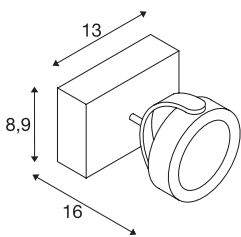

## KALU

wall and ceiling light, single-headed, LED, 3000K, black, 60°

As one would expect, the LED extension of the popular KALU series guarantees the utterly free adjustment of lamp heads. Fitted with dimmable, high output LEDs, the KALU series has just become even more efficient and versatile! Available in matt black or black and white, KALU wall and ceiling light is supplied ready for direct connection to 230V mains supply.

## TECHNICAL DATA

Item no.:	1000127
Lamps included	0
Primary nominal voltage	220-240V ~50/60Hz mA/V
Secondary power / secondary voltage	350 mA/V
Vertical tilting range	120 °
Horizontal rotation range	340 °
Length	13.0 cm
Width	8.9 cm
Height	16.0 cm
Net weight	0.81 kg
Gross weight	0.929 kg
IP Code	IP 20
Safety class	I
Assembly	Surface
Assembly details	Ceiling,Wall
Dimming technology	trailing edge
Wattage	17 W
Lumen	1000 lm
Colour temperature	3000 Kelvin
Beam angle	60 °
Color	black
CRI	>80