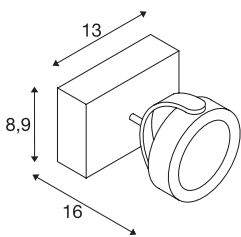

KALU

wall and ceiling light, single-headed, LED, 3000K, white/black, 60°

As one would expect, the LED extension of the popular KALU series guarantees the utterly free adjustment of lamp heads. Fitted with dimmable, high output LEDs, the KALU series has just become even more efficient and versatile! Available in matt black or black and white, KALU wall and ceiling light is supplied ready for direct connection to 230V mains supply.

TECHNICAL DATA

Item no.:	1000128
Lamps included	0
Primary nominal voltage	220-240V ~50/60Hz mA/V
Secondary power / secondary voltage	350 mA/V
Vertical tilting range	120 °
Horizontal rotation range	340 °
Length	13.0 cm
Width	8.9 cm
Height	16.0 cm
Net weight	0.812 kg
Gross weight	0.947 kg
IP Code	IP 20
Safety class	I
Assembly	Surface
Assembly details	Ceiling,Wall
Dimming technology	trailing edge
Wattage	17 W
Lumen	1000 lm
Colour temperature	3000 Kelvin
Beam angle	60 °
Color	white
CRI	>80