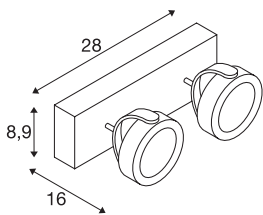

KALU

wall and ceiling light, double-headed, LED, 3000K, black, 60°

As one would expect, the LED extension of the popular KALU series guarantees the utterly free adjustment of lamp heads. Fitted with dimmable, high output LEDs, the KALU series has just become even more efficient and versatile! Available in matt black or black and white, KALU wall and ceiling light is supplied ready for direct connection to 230V mains supply.

TECHNICAL DATA

Item no.:	1000129
Lamps included	0
Primary nominal voltage	220-240V ~50/60Hz mA/V
Secondary power / secondary voltage	700 mA/V
Vertical tilting range	120 °
Horizontal rotation range	340 °
Length	28.0 cm
Width	8.9 cm
Height	16.0 cm
Net weight	1.504 kg
Gross weight	1.835 kg
IP Code	IP 20
Safety class	I
Assembly	Surface
Assembly details	Ceiling,Wall
Dimming technology	trailing edge
Wattage	31 W
Lumen	2000 lm
Colour temperature	3000 Kelvin
Beam angle	60 °
Color	black
CRI	>80