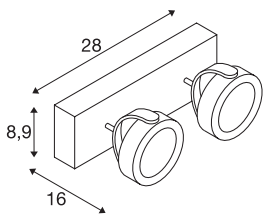

## KALU

wall and ceiling light, double-headed, LED, 3000K, white/black, 60°

As one would expect, the LED extension of the popular KALU series guarantees the utterly free adjustment of lamp heads. Fitted with dimmable, high output LEDs, the KALU series has just become even more efficient and versatile! Available in matt black or black and white, KALU wall and ceiling light is supplied ready for direct connection to 230V mains supply.

## TECHNICAL DATA

Item no.:	1000130
Lamps included	0
Primary nominal voltage	220-240V ~50/60Hz mA/V
Secondary power / secondary voltage	700 mA/V
Vertical tilting range	120 °
Horizontal rotation range	340 °
Length	28.0 cm
Width	8.9 cm
Height	16.0 cm
Net weight	1.513 kg
Gross weight	1.854 kg
IP Code	IP 20
Safety class	I
Assembly	Surface
Assembly details	Ceiling, Wall
Dimming technology	trailing edge
Wattage	31 W
Lumen	2000 lm
Colour temperature	3000 Kelvin
Beam angle	60 °
Color	white
CRI	>80