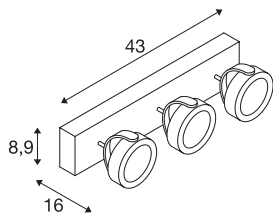

KALU

wall and ceiling light, three-headed, LED, 3000K, black, 60°

As one would expect, the LED extension of the popular KALU series guarantees the utterly free adjustment of lamp heads. Fitted with dimmable, high output LEDs, the KALU series has just become even more efficient and versatile! Available in matt black or black and white, KALU wall and ceiling light is supplied ready for direct connection to 230V mains supply.

TECHNICAL DATA

| | |
|-------------------------------------|------------------------|
| Item no.: | 1000131 |
| Lamps included | 0 |
| Primary nominal voltage | 220-240V ~50/60Hz mA/V |
| Secondary power / secondary voltage | 350700 mA/V |
| Vertical tilting range | 120 ° |
| Horizontal rotation range | 340 ° |
| Length | 43.0 cm |
| Width | 8.9 cm |
| Height | 16.0 cm |
| Net weight | 2.245 kg |
| Gross weight | 2.727 kg |
| IP Code | IP 20 |
| Safety class | I |
| Assembly | Surface |
| Assembly details | Ceiling, Wall |
| Dimming technology | trailing edge |
| Wattage | 47 W |
| Lumen | 3000 lm |
| Colour temperature | 3000 Kelvin |
| Beam angle | 60 ° |
| Color | black |
| CRI | >80 |