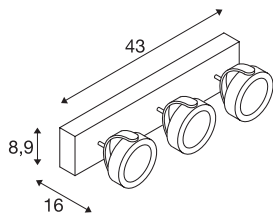

KALU

wall and ceiling light, three-headed, LED, 3000K, white/black, 60°

As one would expect, the LED extension of the popular KALU series guarantees the utterly free adjustment of lamp heads. Fitted with dimmable, high output LEDs, the KALU series has just become even more efficient and versatile! Available in matt black or black and white, KALU wall and ceiling light is supplied ready for direct connection to 230V mains supply.

TECHNICAL DATA

Item no.:	1000132
Lamps included	0
Primary nominal voltage	220-240V ~50/60Hz mA/V
Secondary power / secondary voltage	350700 mA/V
Vertical tilting range	120 °
Horizontal rotation range	340 °
Length	43.0 cm
Width	8.9 cm
Height	16.0 cm
Net weight	2.24 kg
Gross weight	2.716 kg
IP Code	IP 20
Safety class	I
Assembly	Surface
Assembly details	Ceiling,Wall
Dimming technology	trailing edge
Wattage	47 W
Lumen	3000 lm
Colour temperature	3000 Kelvin
Beam angle	60 °
Color	white
CRI	>80