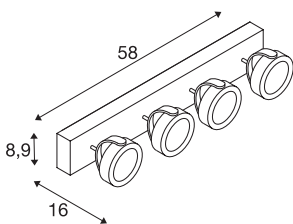

## KALU

wall and ceiling light, four-headed, LED, 3000K, white/black, 60°

As one would expect, the LED extension of the popular KALU series guarantees the utterly free adjustment of lamp heads. Fitted with dimmable, high output LEDs, the KALU series has just become even more efficient and versatile! Available in matt black or black and white, KALU wall and ceiling light is supplied ready for direct connection to 230V mains supply.

## TECHNICAL DATA

Item no.:	1000134
Lamps included	0
Primary nominal voltage	220-240V ~50/60Hz mA/V
Secondary power / secondary voltage	700 mA/V
Vertical tilting range	120 °
Horizontal rotation range	340 °
Length	58.0 cm
Width	8.9 cm
Height	16.0 cm
Net weight	2.964 kg
Gross weight	3.661 kg
IP Code	IP 20
Safety class	I
Assembly	Surface
Assembly details	Ceiling,Wall
Dimming technology	trailing edge
Wattage	60 W
Lumen	4000 lm
Colour temperature	3000 Kelvin
Beam angle	60 °
Color	white
CRI	>80