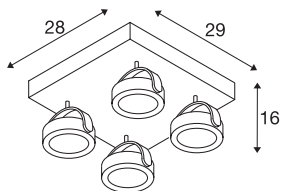

## KALU

wall and ceiling light, four-headed, LED, 3000K, square, black, 60°

As one would expect, the LED extension of the popular KALU series guarantees the utterly free adjustment of lamp heads. Fitted with dimmable, high output LEDs, the KALU series has just become even more efficient and versatile! Available in matt black or black and white, KALU wall and ceiling light is supplied ready for direct connection to 230V mains supply.

## TECHNICAL DATA

Item no.:	1000135
Lamps included	0
Primary nominal voltage	220-240V ~50/60Hz mA/V
Secondary power / secondary voltage	700 mA/V
Vertical tilting range	120 °
Horizontal rotation range	340 °
Length	28.0 cm
Width	29.0 cm
Height	16.0 cm
Net weight	3.75 kg
Gross weight	4.522 kg
IP Code	IP 20
Safety class	I
Assembly	Surface
Assembly details	Ceiling, Wall
Dimming technology	trailing edge
Wattage	60 W
Lumen	4000 lm
Colour temperature	3000 Kelvin
Beam angle	60 °
Color	black
CRI	>80