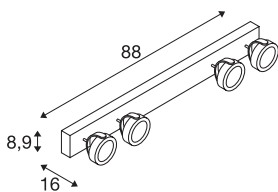

KALU

wall and ceiling light, four-headed, LED, 3000K, black, 88cm, 60°

As one would expect, the LED extension of the popular KALU series guarantees the utterly free adjustment of lamp heads. Fitted with dimmable, high output LEDs, the KALU series has just become even more efficient and versatile! Available in matt black or black and white, KALU wall and ceiling light is supplied ready for direct connection to 230V mains supply.

TECHNICAL DATA

Item no.:	1000137
Lamps included	0
Primary nominal voltage	220-240V ~50/60Hz mA/V
Secondary power / secondary voltage	700 mA/V
Vertical tilting range	120 °
Horizontal rotation range	340 °
Length	88.0 cm
Width	8.9 cm
Height	16.0 cm
Net weight	3.676 kg
Gross weight	4.574 kg
IP Code	IP 20
Safety class	I
Assembly	Surface
Assembly details	Ceiling, Wall
Dimming technology	trailing edge
Wattage	60 W
Lumen	4000 lm
Colour temperature	3000 Kelvin
Beam angle	60 °
Color	black
CRI	>80