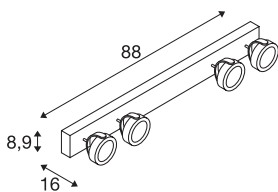

KALU

wall and ceiling light, four-headed, LED, 3000K, white/black, 88cm, 60°

As one would expect, the LED extension of the popular KALU series guarantees the utterly free adjustment of lamp heads. Fitted with dimmable, high output LEDs, the KALU series has just become even more efficient and versatile! Available in matt black or black and white, KALU wall and ceiling light is supplied ready for direct connection to 230V mains supply.

TECHNICAL DATA

Item no.:	1000138
Lamps included	0
Primary nominal voltage	220-240V ~50/60Hz mA/V
Secondary power / secondary voltage	700 mA/V
Vertical tilting range	120 °
Horizontal rotation range	340 °
Length	88.0 cm
Width	8.9 cm
Height	16.0 cm
Net weight	3.668 kg
Gross weight	4.567 kg
IP Code	IP 20
Safety class	I
Assembly	Surface
Assembly details	Ceiling, Wall
Dimming technology	trailing edge
Wattage	60 W
Lumen	4000 lm
Colour temperature	3000 Kelvin
Beam angle	60 °
Color	white
CRI	>80