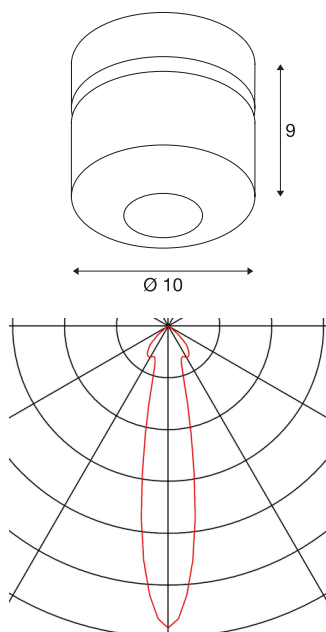

TOTHEE

wall and ceiling light, LED, 3000K, black, 25°

The TOTHEE dimmable luminaire series is available in white and black. It has a compact spotlight which can be individually directed via a hinge. The swivel and tilting range allows you to optimally light up the room. The integrated premium LEDs provide high energy efficiency. The luminaires can be directly connected to the 230V mains supply and are also dimmable.

TECHNICAL DATA

Item no.:	1000424
Lamps included	0
Number of different light outlets	1
Primary nominal voltage	220-240V ~50/60Hz mA/V
Secondary power / secondary voltage	350 mA/V
Vertical tilting range	90 °
Horizontal rotation range	350 °
Diameter	10.0 cm
Depth	9.0 cm
Net weight	0.645 kg
Gross weight	0.7 kg
IP Code	IP 20
Safety class	I
Assembly	Surface
Assembly details	Ceiling,Wall
Dimming technology	trailing edge
Wattage	17 W
Lumen	1250 lm
Colour temperature	3000 Kelvin
Beam angle	25 °
Color	black
CRI	>80