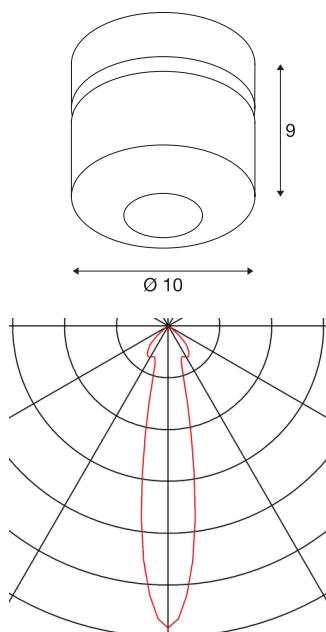

## TOTHEE

wall and ceiling light, LED, 3000K, white/black, 25°

The TOTHEE dimmable luminaire series is available in white and black. It has a compact spotlight which can be individually directed via a hinge. The swivel and tilting range allows you to optimally light up the room. The integrated premium LEDs provide high energy efficiency. The luminaires can be directly connected to the 230V mains supply and are also dimmable.

## TECHNICAL DATA

Item no.:	1000425
Lamps included	0
Number of different light outlets	1
Primary nominal voltage	220-240V ~50/60Hz mA/V
Secondary power / secondary voltage	350 mA/V
Vertical tilting range	90 °
Horizontal rotation range	350 °
Diameter	10.0 cm
Depth	9.0 cm
Net weight	0.651 kg
Gross weight	0.707 kg
IP Code	IP 20
Safety class	I
Assembly	Surface
Assembly details	Ceiling,Wall
Dimming technology	trailing edge
Wattage	17 W
Lumen	1250 lm
Colour temperature	3000 Kelvin
Beam angle	25 °
Color	white
CRI	>80