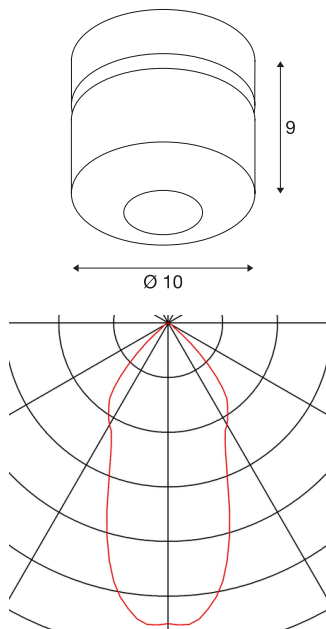

TOTHEE

wall and ceiling light, LED, 3000K, black, 50°

The TOTHEE dimmable luminaire series is available in white and black. It has a compact spotlight which can be individually directed via a hinge. The swivel and tilting range allows you to optimally light up the room. The integrated premium LEDs provide high energy efficiency. The luminaires can be directly connected to the 230V mains supply and are also dimmable.

TECHNICAL DATA

Item no.:	1000426
Lamps included	0
Number of different light outlets	1
Primary nominal voltage	220-240V ~50/60Hz mA/V
Secondary power / secondary voltage	350 mA/V
Vertical tilting range	90 °
Horizontal rotation range	350 °
Diameter	10.0 cm
Depth	9.0 cm
Net weight	0.649 kg
Gross weight	0.706 kg
IP Code	IP 20
Safety class	I
Assembly	Surface
Assembly details	Ceiling,Wall
Dimming technology	trailing edge
Wattage	17 W
Lumen	1250 lm
Colour temperature	3000 Kelvin
Beam angle	50 °
Color	black
CRI	>80