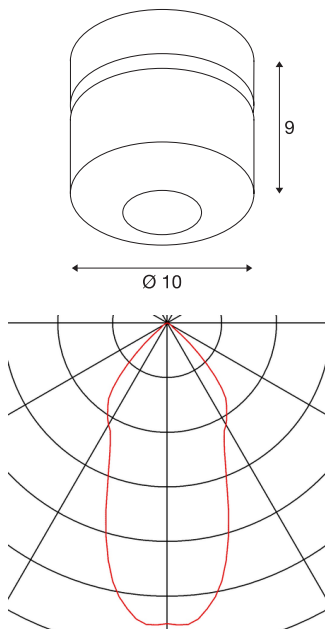

## TOTHEE

wall and ceiling light, LED, 3000K, white/black, 50°

The TOTHEE dimmable luminaire series is available in white and black. It has a compact spotlight which can be individually directed via a hinge. The swivel and tilting range allows you to optimally light up the room. The integrated premium LEDs provide high energy efficiency. The luminaires can be directly connected to the 230V mains supply and are also dimmable.

## TECHNICAL DATA

Item no.:	1000427
Lamps included	0
Number of different light outlets	1
Primary nominal voltage	220-240V ~50/60Hz mA/V
Secondary power / secondary voltage	350 mA/V
Vertical tilting range	90 °
Horizontal rotation range	350 °
Diameter	10.0 cm
Depth	9.0 cm
Net weight	0.654 kg
Gross weight	0.71 kg
IP Code	IP 20
Safety class	I
Assembly	Surface
Assembly details	Ceiling, Wall
Dimming technology	trailing edge
Wattage	17 W
Lumen	1250 lm
Colour temperature	3000 Kelvin
Beam angle	50 °
Color	white
CRI	>80

<b>Binning</b>	6
<b>LXXBXX data</b>	70/50
<b>Service life</b>	30000 h
<b>BIG WHITE Page</b>	335

**Notes**

---

---

---

---

---