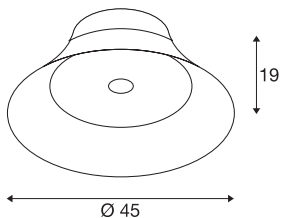

## BATO 45 CW

LED Indoor surface-mounted ceiling light, brass, LED, 2500K

The ceiling lights in the BATO family are available in two sizes and three colour variants. You can also choose between built-in LED light sources and an E27 socket. The range is completed with associated wall lights and pendants. The BATO is supplied ready for direct connection to a 230V mains power supply.

## TECHNICAL DATA

Item no.:	1000442
Lamps included	0
Primary nominal voltage	220-240V ~50/60Hz mA/V
Secondary power / secondary voltage	700 mA/V
Height	19.0 cm
Diameter	45.0 cm
Net weight	1.924 kg
Gross weight	3.152 kg
IP Code	IP 20
Safety class	I
Assembly	Surface
Assembly details	Ceiling, Wall
Dimming technology	trailing edge
Wattage	30 W
Lumen	1900 lm
Colour temperature	2500 Kelvin
Beam angle	100 °
Color	brass
CRI	>80
Binning	6
LXXBXX data	70/50
Service life	30000 h