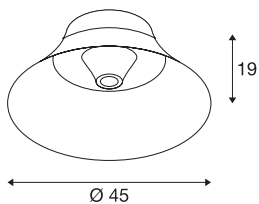

BATO 45 CW

Indoor surface-mounted ceiling light, black, E27, max. 60W

The ceiling lights in the BATO family are available in two sizes and three colour variants. You can also choose between built-in LED light sources and an E27 socket. The range is completed with associated wall lights and pendants. The BATO is supplied ready for direct connection to a 230V mains power supply.

TECHNICAL DATA

Item no.:	1000443
Socket	E27
Number of sockets	1
Lamps included	0
Primary nominal voltage	220-240V ~50/60Hz mA/V
Height	19.0 cm
Diameter	45.0 cm
Net weight	1.709 kg
Gross weight	2.924 kg
IP Code	IP 20
Safety class	I
Assembly	Surface
Assembly details	Ceiling, Wall
Wattage	60 W
Color	black
BIG WHITE Page	286