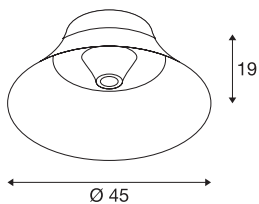

BATO 45 CW

Indoor surface-mounted ceiling light, brass, E27, max. 60W

The ceiling lights in the BATO family are available in two sizes and three colour variants. You can also choose between built-in LED light sources and an E27 socket. The range is completed with associated wall lights and pendants. The BATO is supplied ready for direct connection to a 230V mains power supply.

TECHNICAL DATA

| | |
|-------------------------|------------------------|
| Item no.: | 1000445 |
| Socket | E27 |
| Number of sockets | 1 |
| Lamps included | 0 |
| Primary nominal voltage | 220-240V ~50/60Hz mA/V |
| Height | 19.0 cm |
| Diameter | 45.0 cm |
| Net weight | 1.702 kg |
| Gross weight | 2.928 kg |
| IP Code | IP 20 |
| Safety class | I |
| Assembly | Surface |
| Assembly details | Ceiling, Wall |
| Wattage | 60 W |
| Color | brass |
| BIG WHITE Page | 286 |