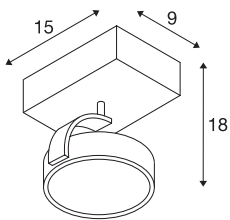

KALU

wall and ceiling light, QPAR111, single-headed, black, max. 75W

The puristic design of the KALU ceiling light is the guarantee of completely free direction of the lamp head, and is optionally equipped with QPAR111 halogen lamps or suitable LED lamps. The light can also be dimmed which offers even more installation possibilities. Available in several colour versions KALU ceiling light is supplied ready for direct connection to 230V mains supply.

TECHNICAL DATA

Item no.:	1000702
Socket	GU10
Lamp	QPAR111
Number of sockets	1
Lamps included	0
Primary nominal voltage	220-240V ~50/60Hz mA/V
Tilt range	90 °
Horizontal rotation range	350 °
Length	15.0 cm
Width	9.0 cm
Height	18.0 cm
Net weight	0.511 kg
Gross weight	0.709 kg
IP Code	IP 20
Safety class	I
Assembly	Surface
Assembly details	Ceiling, Wall
Wattage	75 W
Color	black
Maximum ambient temperature	40 °C
BIG WHITE Page	350