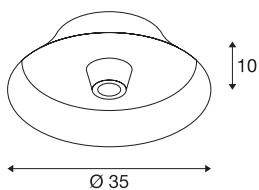

BATO 35 CW

Indoor surface-mounted wall and ceiling light, black, E27, max. 60W

The wall lights in the BATO family are available in two sizes and three colour variants. You can also choose between built-in LED light sources and an E27 socket. The range is completed with associated pendants lights and ceiling lights. The BATO is supplied ready for direct connection to a 230V mains power supply.

TECHNICAL DATA

Item no.:	1000746
Socket	E27
Number of sockets	1
Lamps included	0
Primary nominal voltage	220-240V ~50/60Hz mA/V
Height	10.0 cm
Diameter	35.0 cm
Net weight	1.043 kg
Gross weight	1.83 kg
IP Code	IP 20
Safety class	I
Assembly	Surface
Assembly details	Ceiling, Wall
Wattage	60 W
Color	black
BIG WHITE Page	191