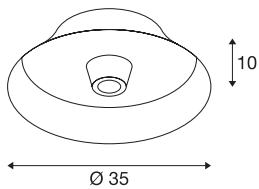

BATO 35 CW

Indoor surface-mounted wall and ceiling light, brass, E27, max. 60W

The wall lights in the BATO family are available in two sizes and three colour variants. You can also choose between built-in LED light sources and an E27 socket. The range is completed with associated pendants lights and ceiling lights. The BATO is supplied ready for direct connection to a 230V mains power supply.

TECHNICAL DATA

Item no.:	1000748
Socket	E27
Number of sockets	1
Lamps included	0
Primary nominal voltage	220-240V ~50/60Hz mA/V
Height	10.0 cm
Diameter	35.0 cm
Net weight	1.043 kg
Gross weight	1.863 kg
IP Code	IP 20
Safety class	I
Assembly	Surface
Assembly details	Ceiling, Wall
Wattage	60 W
Color	brass
BIG WHITE Page	191

Recommended lamp

1001357	LED head mirror luminaire , E27, 2700K, 7W
1001756	LED lamp , ST58, E27, 7,1W, 2700K, 330°, clear

Notes
